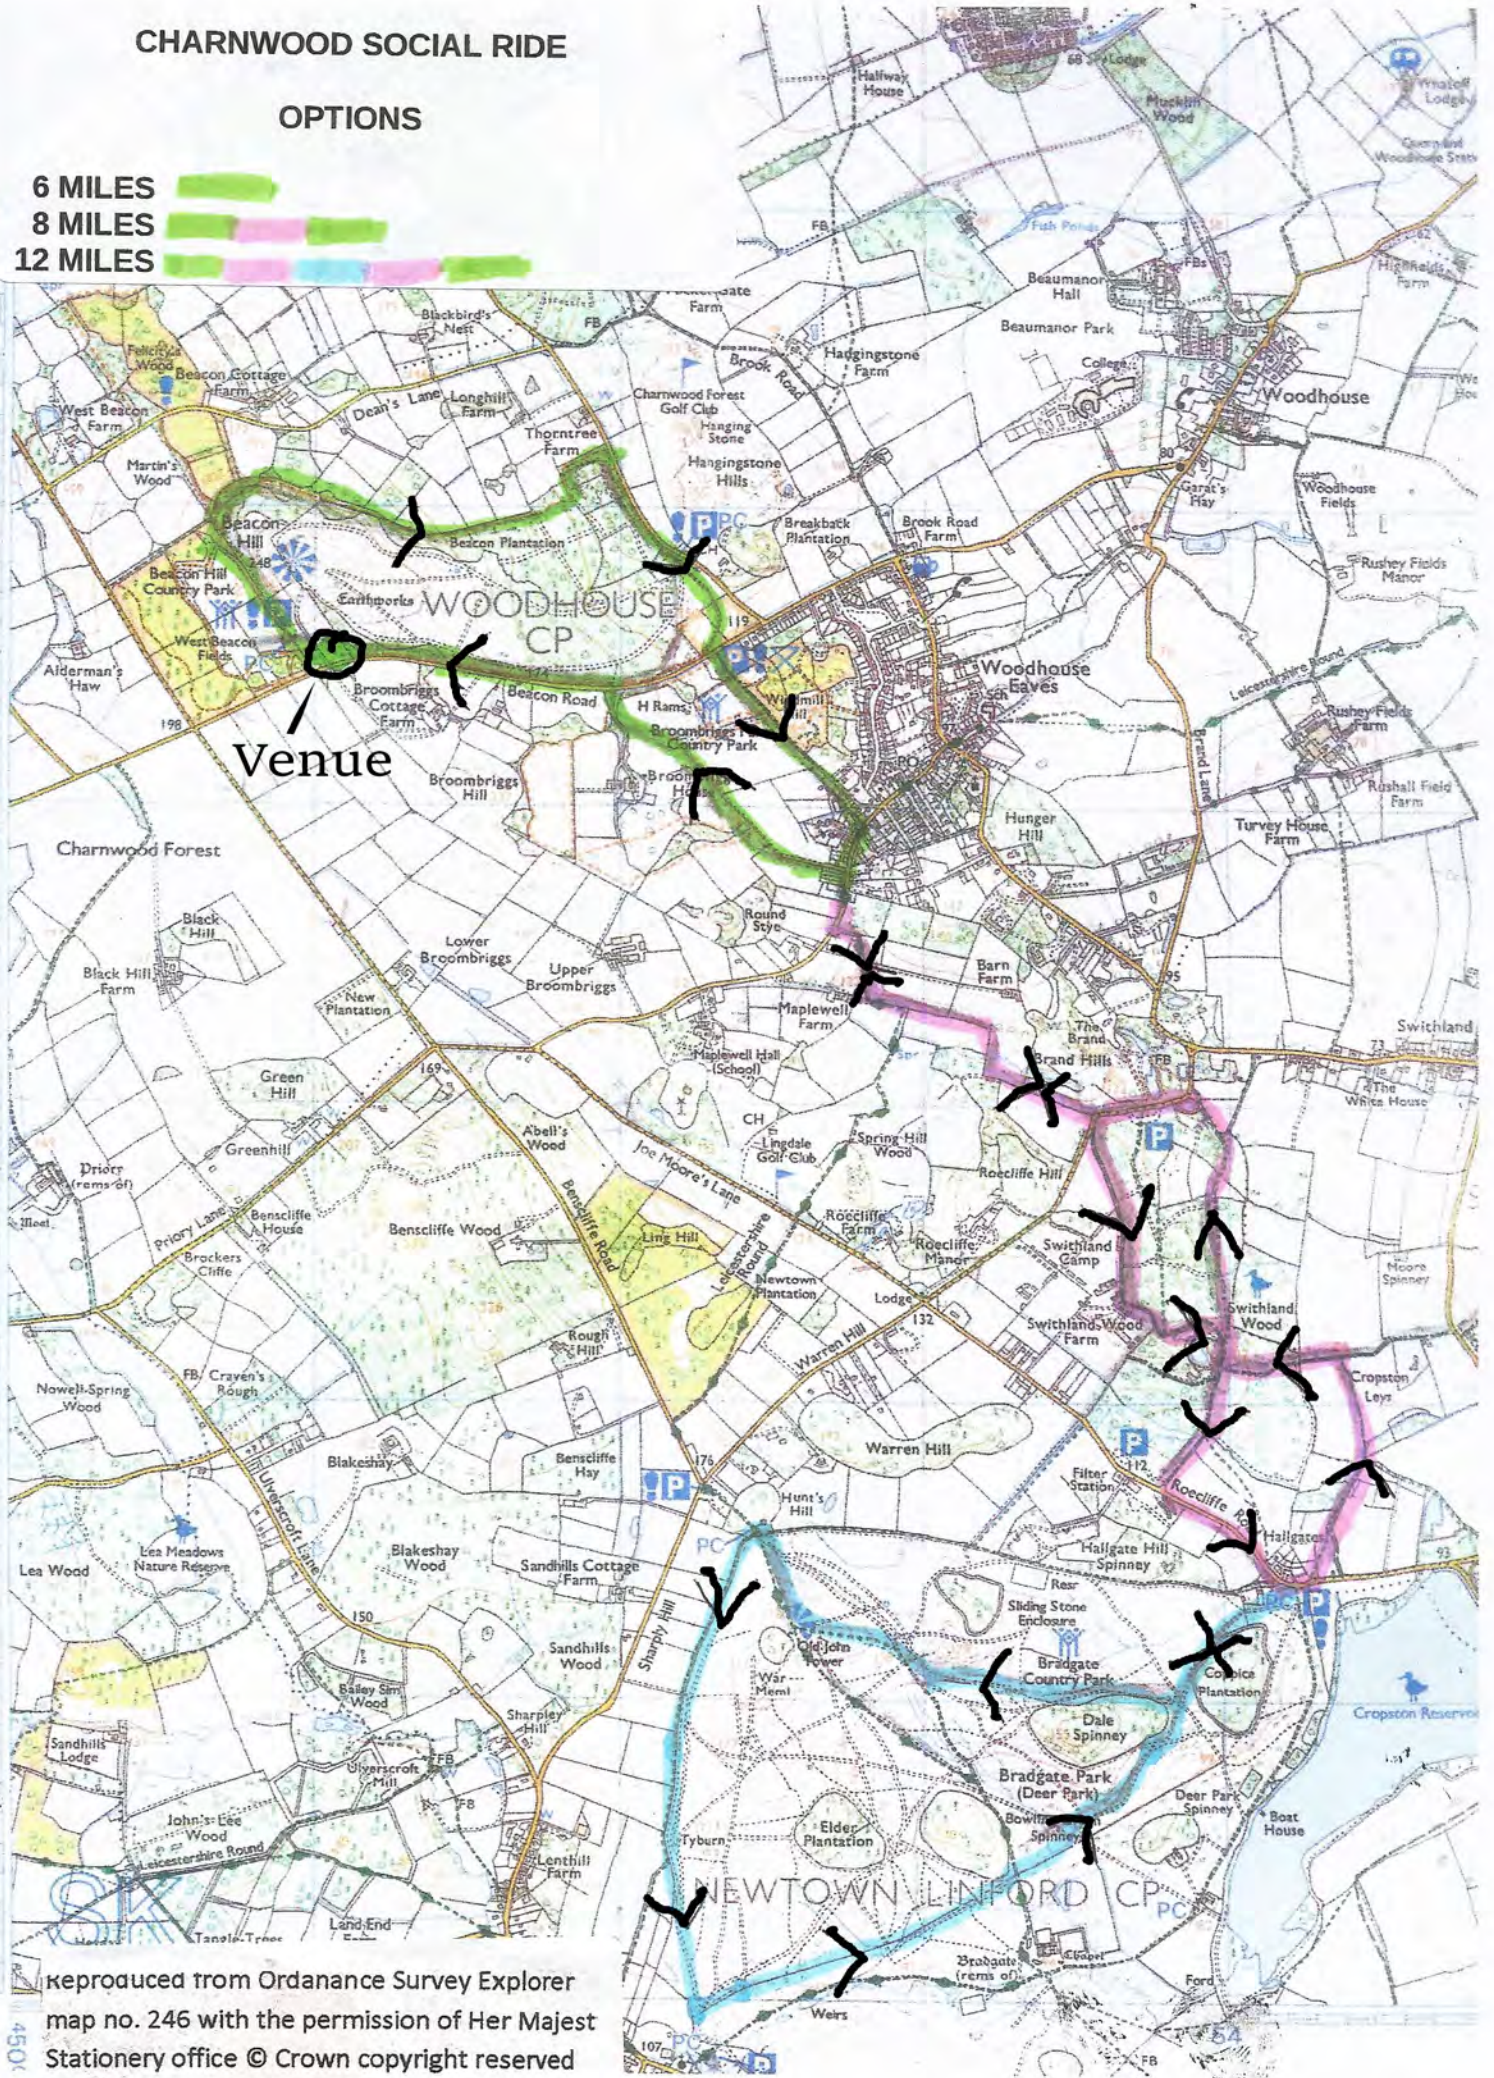

CHARNWOOD SOCIAL RIDE

OPTIONS

- 6 MILES 
- 8 MILES 
- 12 MILES 

16
15
14
13
12
11
10

Venue

NEWTOWN LINFORD CP

reproduced from Ordnance Survey Explorer map no. 246 with the permission of Her Majesty Stationery office © Crown copyright reserved Licence No. 100020854